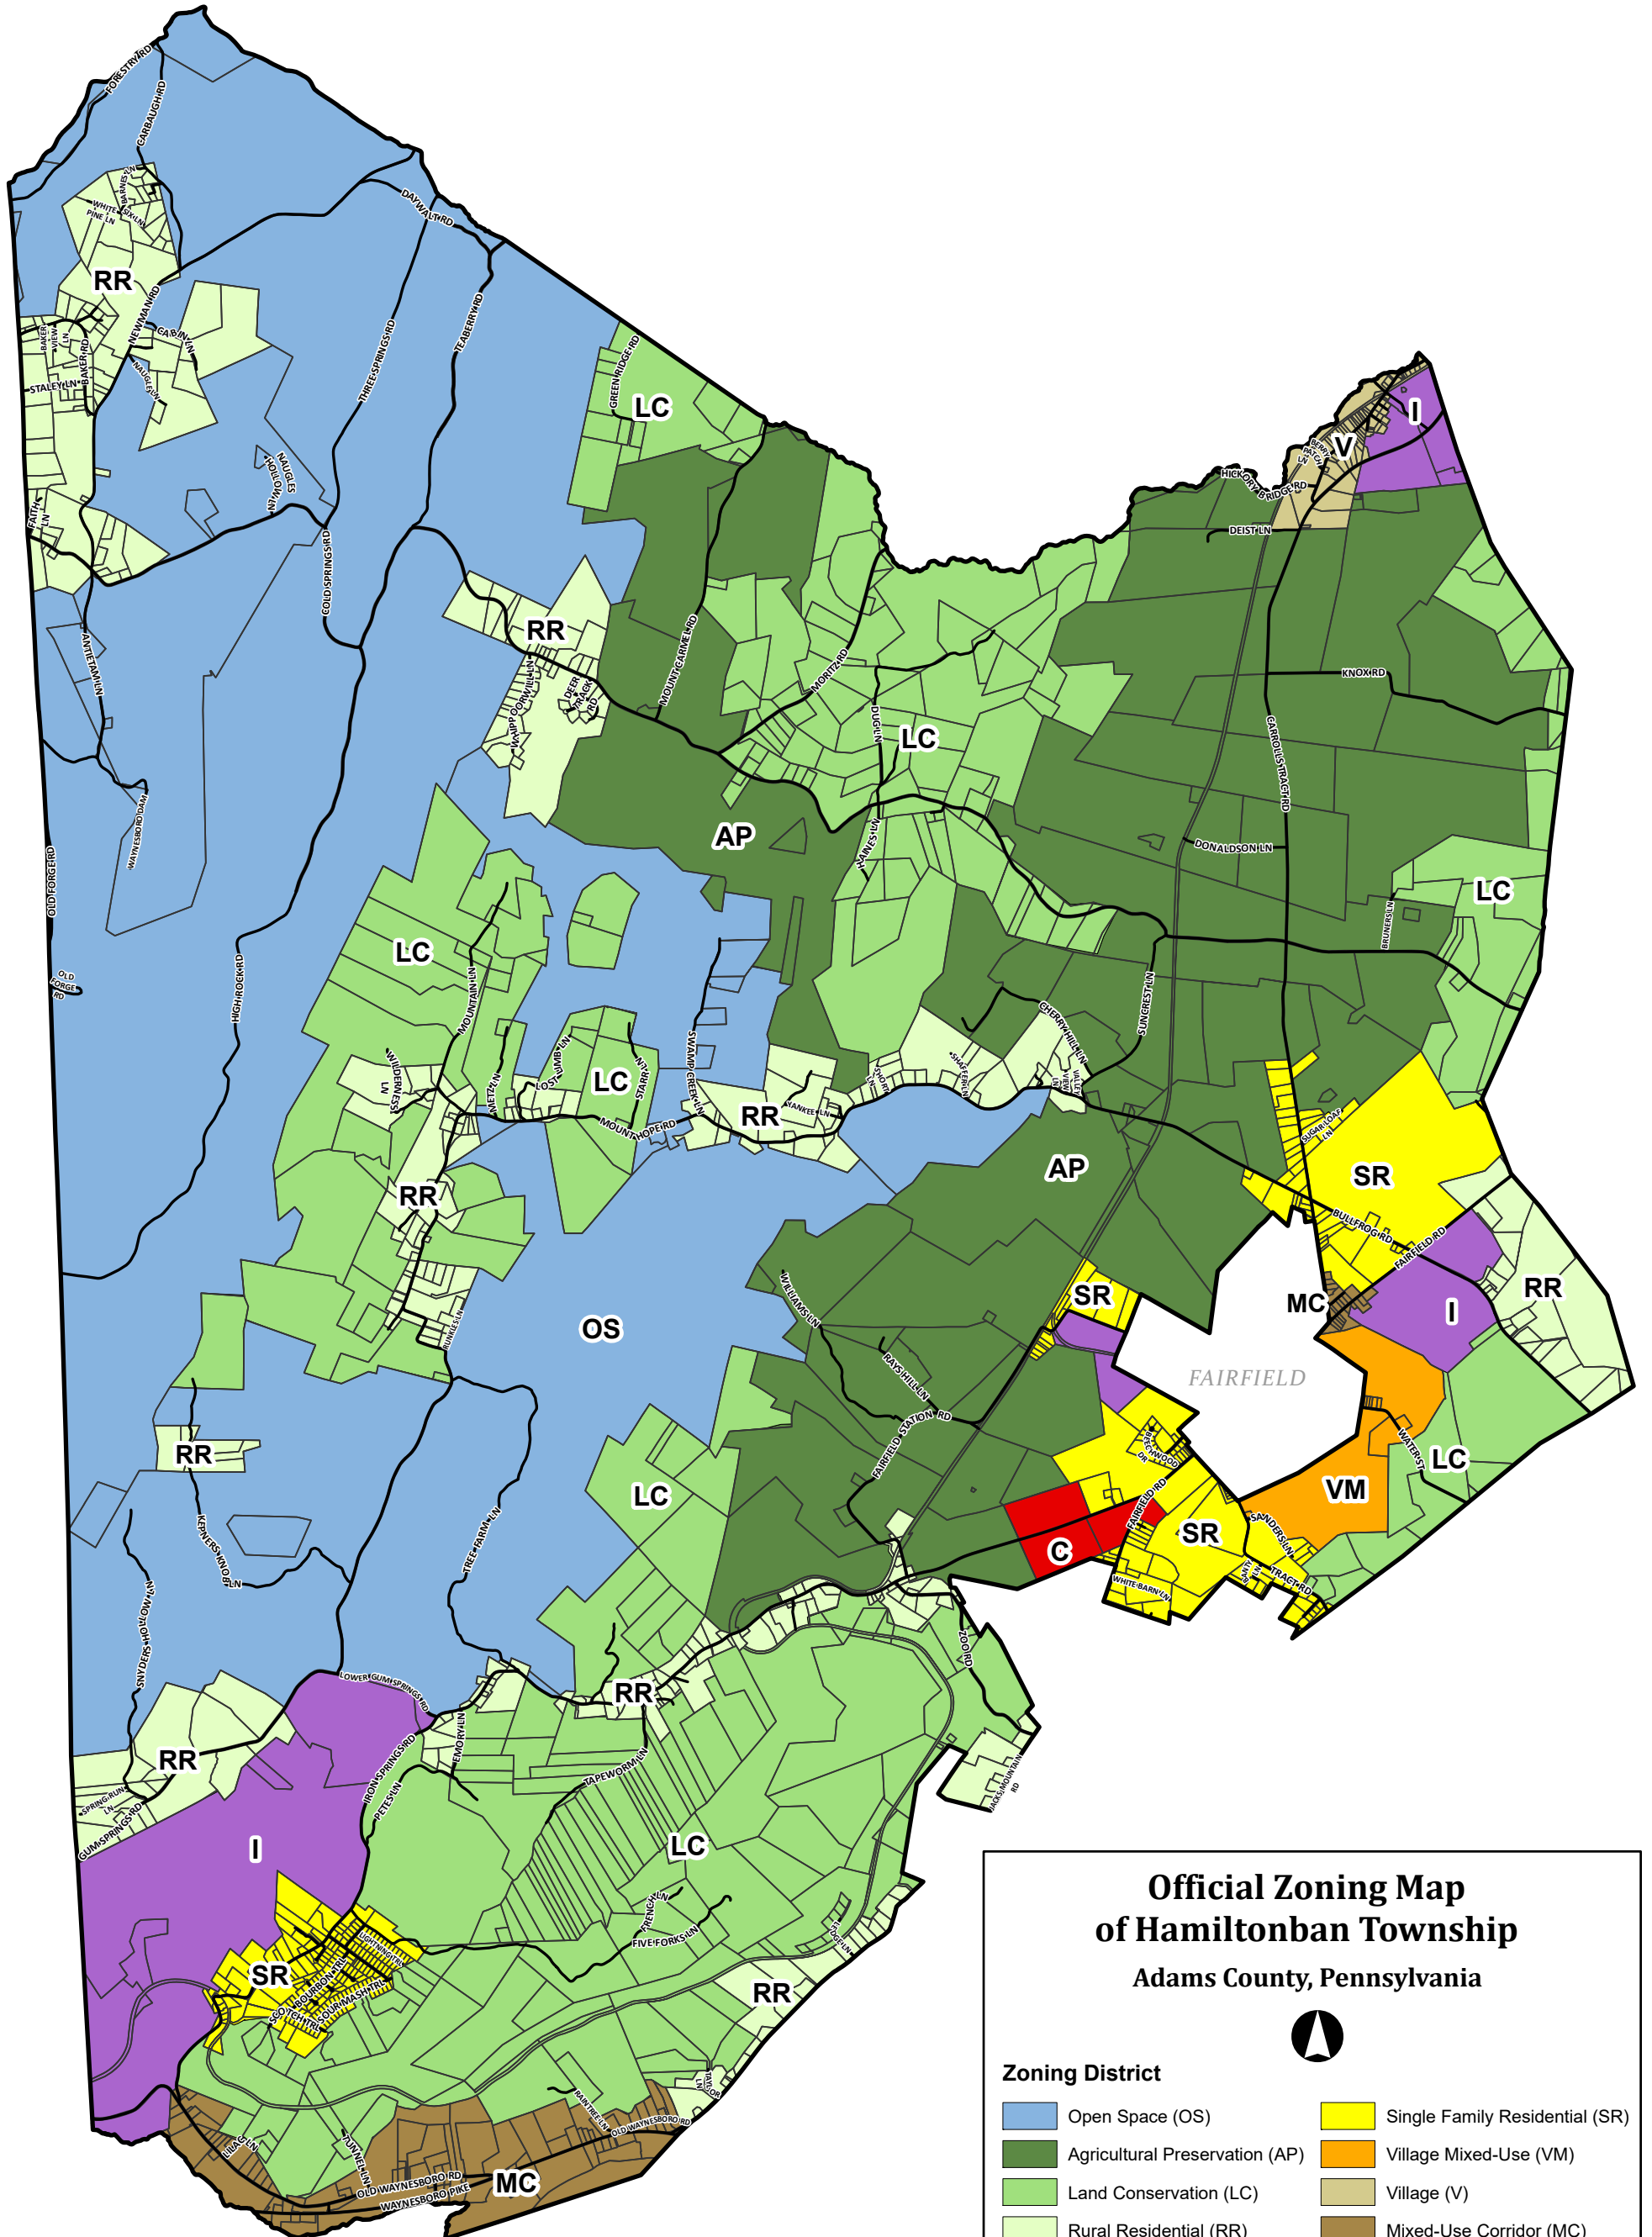

# HAMILTONBAN TOWNSHIP ZONING MAP

Adopted: March 3, 2020

## Official Zoning Map of Hamiltonban Township Adams County, Pennsylvania

### Zoning District

- |                                |                                |
|--------------------------------|--------------------------------|
| Open Space (OS)                | Single Family Residential (SR) |
| Agricultural Preservation (AP) | Village Mixed-Use (VM)         |
| Land Conservation (LC)         | Village (V)                    |
| Rural Residential (RR)         | Mixed-Use Corridor (MC)        |
| Commercial (C)                 | Industrial (I)                 |