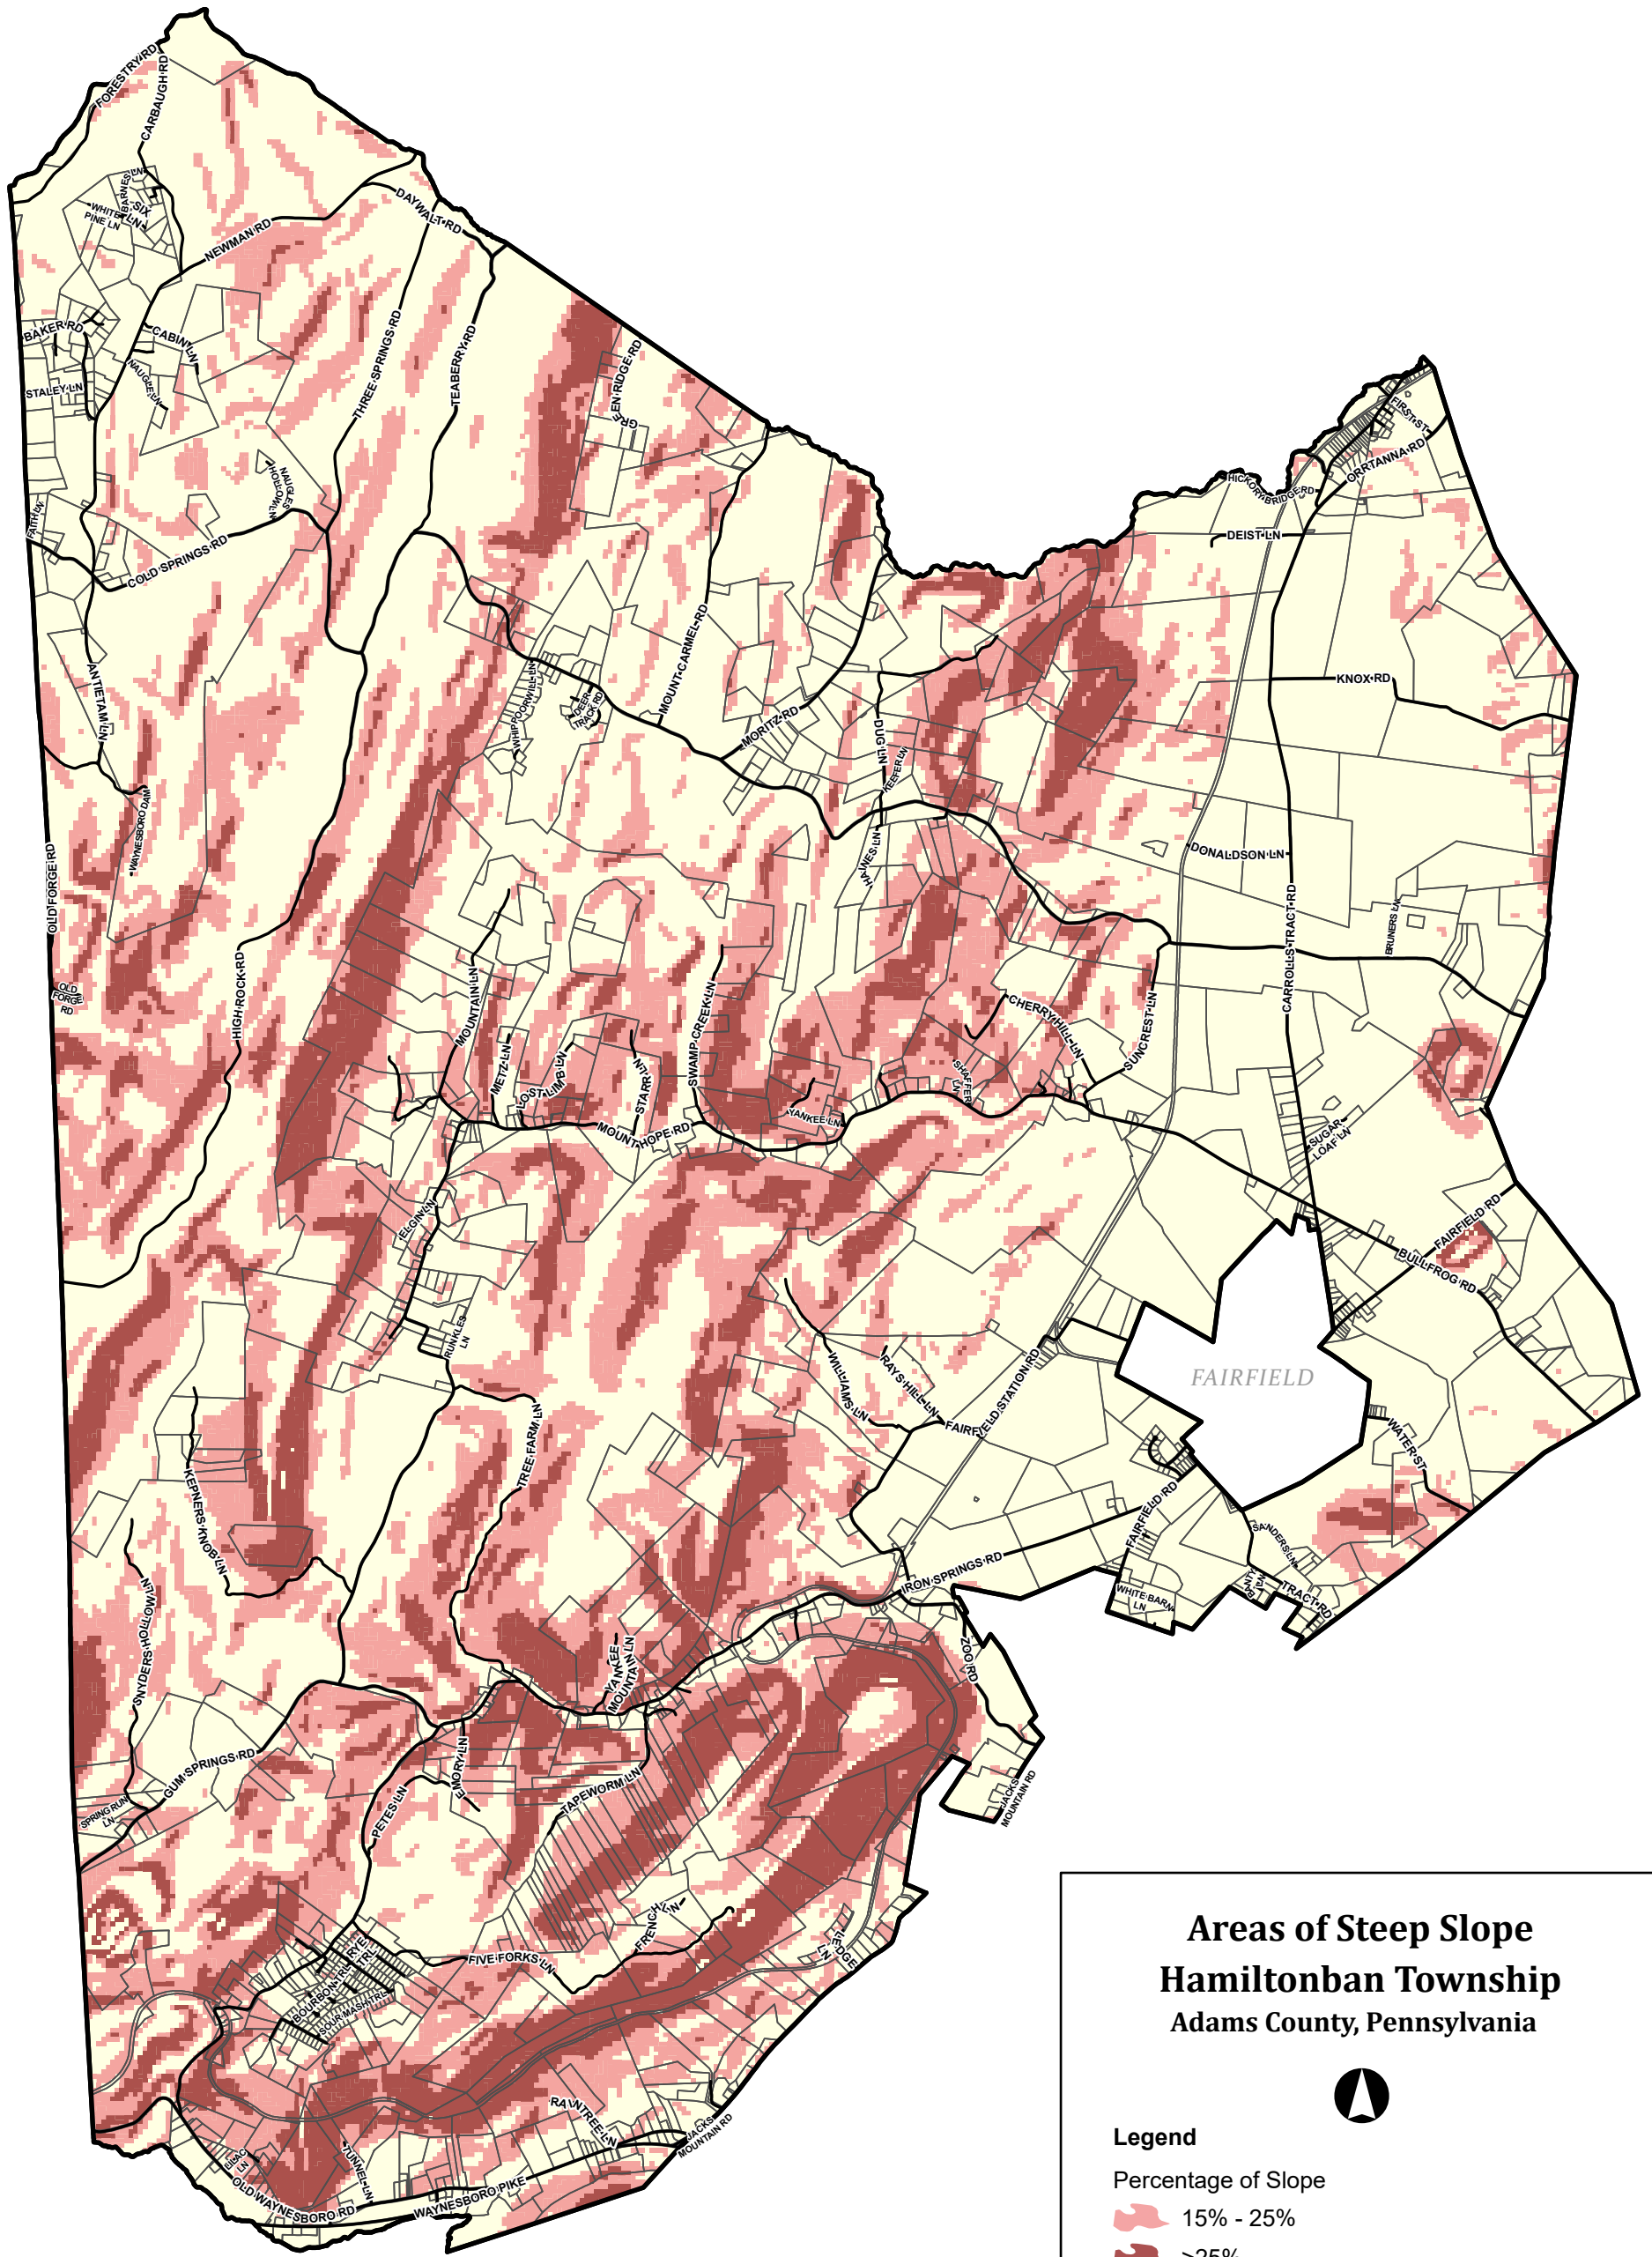

HAMILTONBAN TOWNSHIP ZONING MAP

STEEP SLOPES

Areas of Steep Slope Hamiltonban Township Adams County, Pennsylvania

Legend

Percentage of Slope

 15% - 25%

 >25%

 Parcel Boundary

 Hamiltonban Township Boundary

Prepared By: ACOPD January 25, 2018 SW