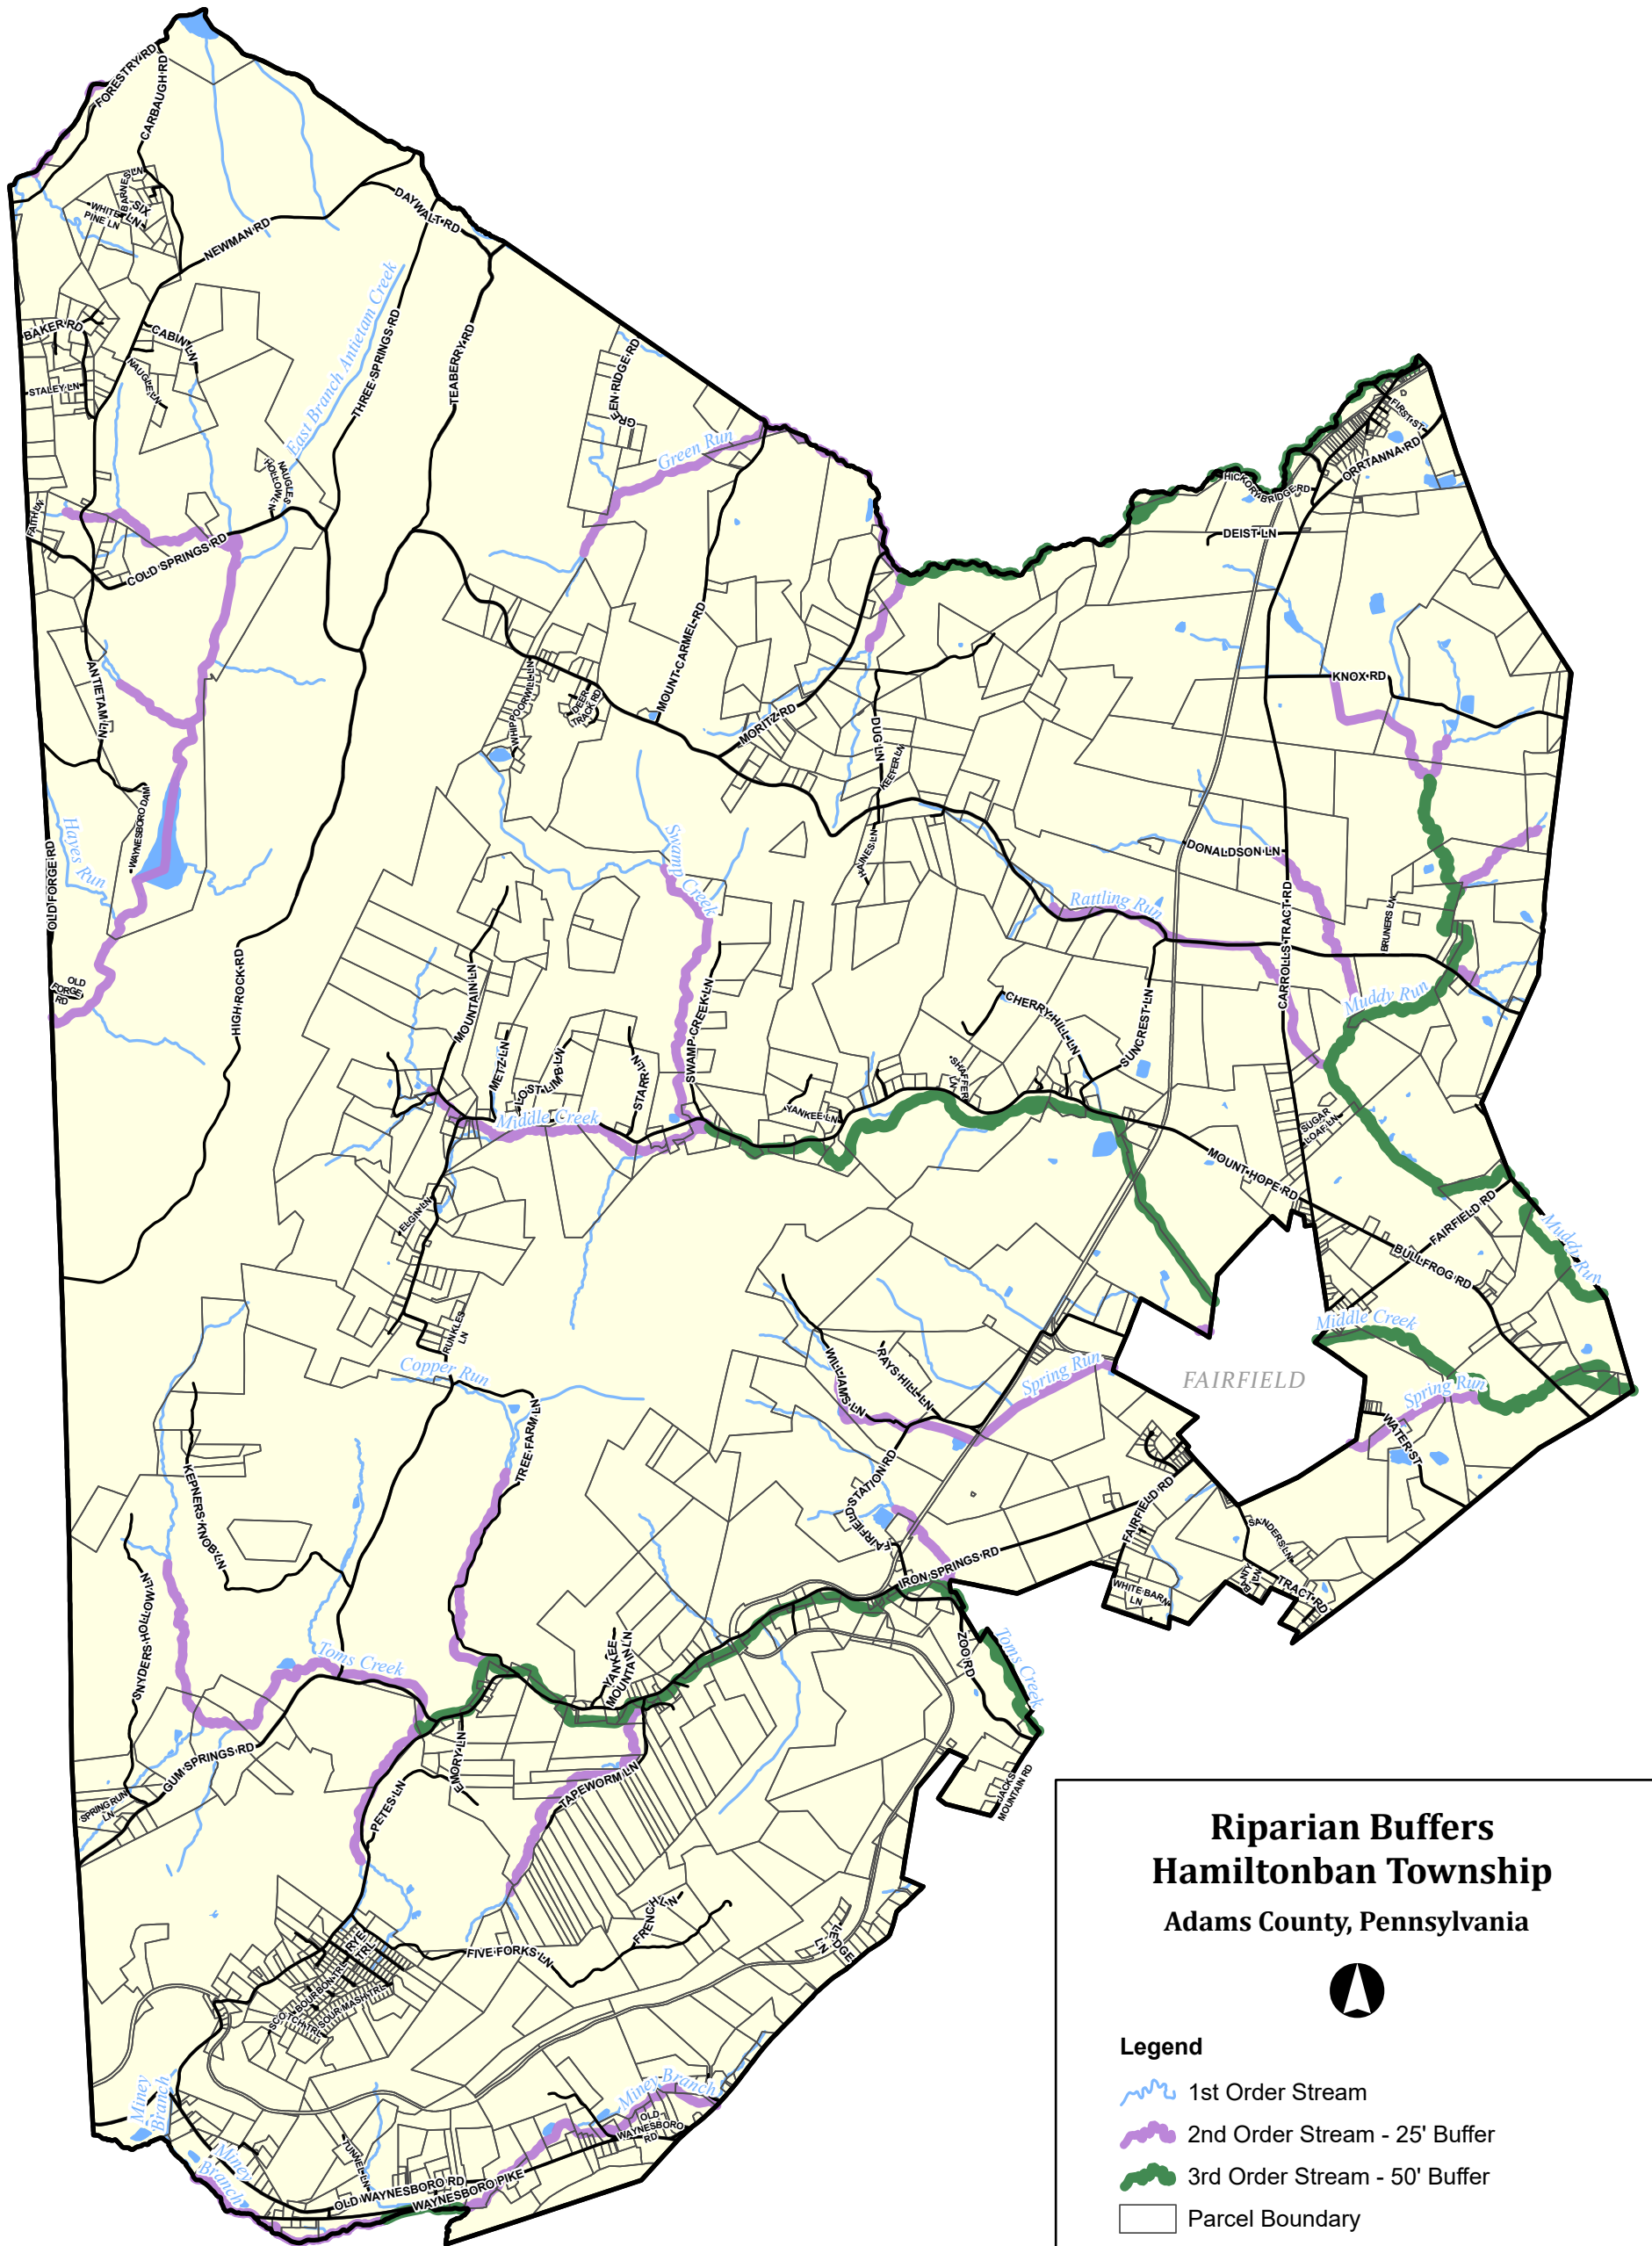

HAMILTONBAN TOWNSHIP ZONING MAP

RIPARIAN BUFFER AREAS

Riparian Buffers Hamiltonban Township Adams County, Pennsylvania

Legend

-  1st Order Stream
-  2nd Order Stream - 25' Buffer
-  3rd Order Stream - 50' Buffer
-  Parcel Boundary
-  Hamiltonban Township Boundary

*Buffer areas on the map are for illustrative purposes only and not shown to scale.

Prepared By: ACOPD January 26, 2018 SW